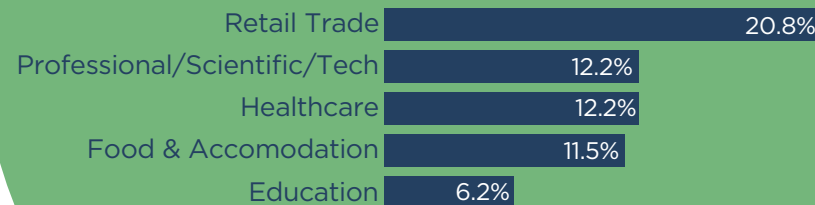

4.7%
Unemployment
Rate

65.4%
Labor Force
Participation
Rate

25.7%
Age 65+

SEBASTOPOL
Chamber of Commerce
& Visitor Center