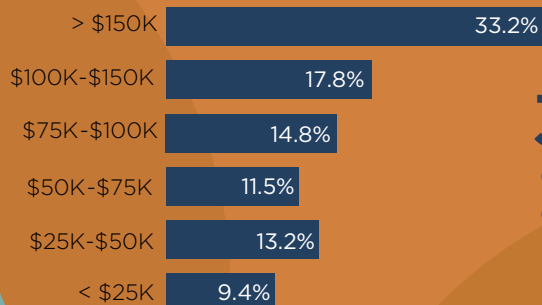

# Sebastopol

City Snapshot

**7,358**  
*People*

**13.6%**  
of residents are  
of Hispanic origin

**48.9**  
MEDIAN AGE

**\$62,052**  
PER CAPITA INCOME

**32.9%»**  
of residents have  
a Bachelor's Degree

**3,356**  
*Households*

BY INCOME:

**35.9%**  
of income  
consumption  
is spent on  
housing

**\$101,911**  
MEDIAN  
HOUSEHOLD  
INCOME

**339**  
*Homes Sold*

**\$1,095,000**  
median home  
sales price

**52**  
Average  
days on  
market