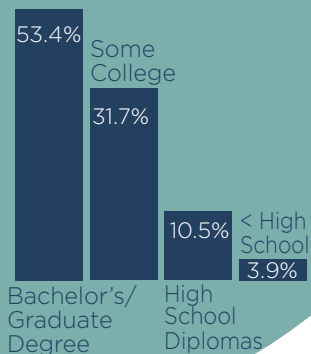

# Sebastopol

City Snapshot

**7,358**  
*People*

**13.6%**  
of residents are  
of Hispanic origin

**48.9**  
MEDIAN AGE

**\$62,052**  
PER CAPITA INCOME

**32.9%»**  
of residents have  
a Bachelor's Degree

**3,356**  
*Households*

BY INCOME:

**35.9%**  
of income  
consumption  
is spent on  
housing

**\$101,911**  
MEDIAN  
HOUSEHOLD  
INCOME

**339**  
*Homes Sold*

**\$1,095,000**  
median home  
sales price

**52**  
Average  
days on  
market